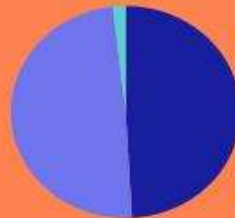

TURNOUT BY SEX

TURNOUT BY YEAR

TURNOUT BY PARTY

VOTING STATS

VSPC'S USED BY VOTERS

MAIL VS. VSPC VOTING

PUEBLO COUNTY TRANSACTION BY VSPC/BY DAY

TOTAL: 4, 362

	24-Oct	25-Oct	26-Oct	27-Oct	28-Oct	29-Oct	31-Oct	1-Nov	2-Nov	3-Nov	4-Nov	5-Nov	7-Nov	8-Nov
Transaction Per VSPC	34	28	42	30	50	24	62	70	79	125	184	171	595	2868
Update Per VSPC	20	14	16	36	48	6	54	50	50	71	87	73	270	1027
New Per VSPC	5	7	8	16	23	4	26	15	15	29	35	25	99	312

CONDUCTING THE GENERAL ELECTION

STAFFING THE ELECTION

112 Number of Temporary Election Judges and Workers Hired for the Election.

110 Number of people who worked on Election Day including county staffs.

Plus 8 Full Time Staff!!

Where did people work?

Ballot Processing (42%) Voter Service Centers (42%)
Transport (6%) Drop-Off Location (10%)

Party breakdown of workers and judges

Democrat (49.11%) Republican (49.11%)
Unaffiliated (1.79%)