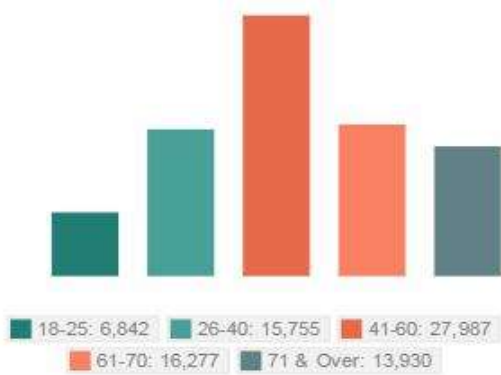

**2016
GENERAL ELECTION
POST-ELECTION
REPORT**

VOTING STATS

VOTER REGISTRATION

Total Number of Active Voters as of December 22, 2016 : 99,188

REGISTRATION GROWTH

VOTING STATS

VOTER TURNOUT

TURNOUT BY AGE

TURNOUT BY SEX

TURNOUT BY YEAR

TURNOUT BY PARTY

VOTING STATS

VSPC'S USED BY VOTERS

MAIL VS. VSPC VOTING

PUEBLO COUNTY TRANSACTION BY VSPC/BY DAY

TOTAL: 4, 362

	24-Oct	25-Oct	26-Oct	27-Oct	28-Oct	29-Oct	31-Oct	1-Nov	2-Nov	3-Nov	4-Nov	5-Nov	7-Nov	8-Nov
Transaction Per VSPC	34	28	42	30	50	24	62	70	79	125	184	171	595	2868
Update Per VSPC	20	14	16	36	48	6	54	50	50	71	87	73	270	1027
New Per VSPC	5	7	8	16	23	4	26	15	15	29	35	25	99	312