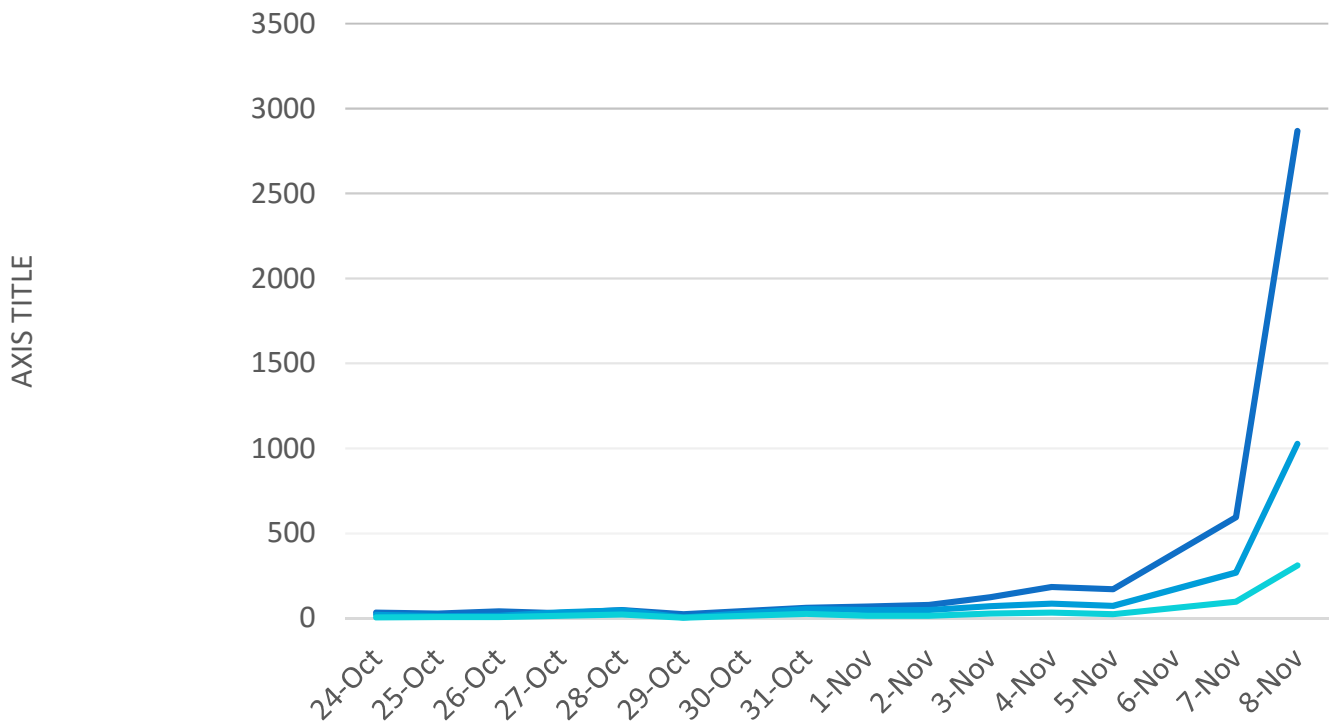

**2016
GENERAL ELECTION
POST-ELECTION
REPORT**

VOTING STATS

VOTER REGISTRATION

Total Number of Active Voters as of December 22, 2016 : 99,188

REGISTRATION GROWTH

VOTING STATS

VOTER TURNOUT

TURNOUT BY AGE

TURNOUT BY SEX

TURNOUT BY YEAR

TURNOUT BY PARTY

VOTING STATS

VSPC'S USED BY VOTERS

MAIL VS. VSPC VOTING

PUEBLO COUNTY TRANSACTION BY VSPC/BY DAY

TOTAL: 4, 362

	24-Oct	25-Oct	26-Oct	27-Oct	28-Oct	29-Oct	31-Oct	1-Nov	2-Nov	3-Nov	4-Nov	5-Nov	7-Nov	8-Nov
Transaction Per VSPC	34	28	42	30	50	24	62	70	79	125	184	171	595	2868
Update Per VSPC	20	14	16	36	48	6	54	50	50	71	87	73	270	1027
New Per VSPC	5	7	8	16	23	4	26	15	15	29	35	25	99	312