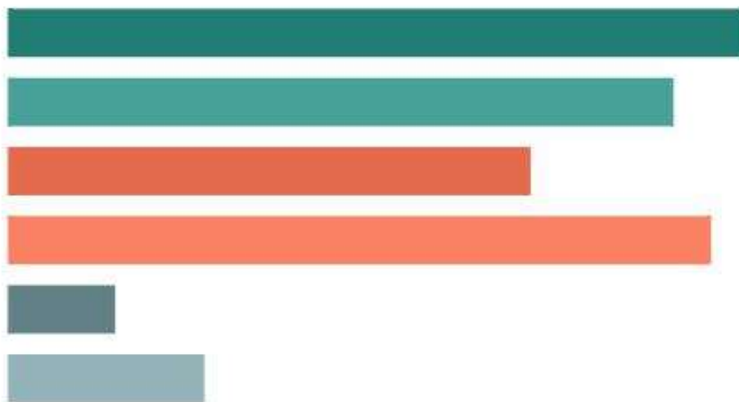

TURNOUT BY SEX

TURNOUT BY YEAR

TURNOUT BY PARTY

VOTING STATS

VSPC'S USED BY VOTERS

MAIL VS. VSPC VOTING

PUEBLO COUNTY TRANSACTION BY VSPC/BY DAY

TOTAL: 4, 362

	24-Oct	25-Oct	26-Oct	27-Oct	28-Oct	29-Oct	31-Oct	1-Nov	2-Nov	3-Nov	4-Nov	5-Nov	7-Nov	8-Nov
Transaction Per VSPC	34	28	42	30	50	24	62	70	79	125	184	171	595	2868
Update Per VSPC	20	14	16	36	48	6	54	50	50	71	87	73	270	1027
New Per VSPC	5	7	8	16	23	4	26	15	15	29	35	25	99	312