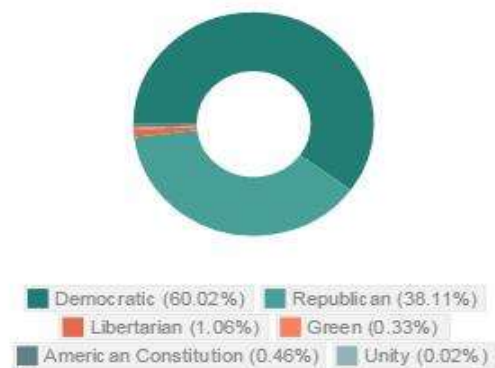

**2016
GENERAL ELECTION
POST-ELECTION
REPORT**

VOTING STATS

VOTER REGISTRATION

Total Number of Active Voters as of December 22, 2016 : 99,188

REGISTRATION GROWTH

VOTING STATS

VOTER TURNOUT

TURNOUT BY AGE

TURNOUT BY SEX

TURNOUT BY YEAR

TURNOUT BY PARTY

VOTING STATS

VSPC'S USED BY VOTERS

MAIL VS. VSPC VOTING

PUEBLO COUNTY TRANSACTION BY VSPC/BY DAY

TOTAL: 4, 362

	24-Oct	25-Oct	26-Oct	27-Oct	28-Oct	29-Oct	31-Oct	1-Nov	2-Nov	3-Nov	4-Nov	5-Nov	7-Nov	8-Nov
Transaction Per VSPC	34	28	42	30	50	24	62	70	79	125	184	171	595	2868
Update Per VSPC	20	14	16	36	48	6	54	50	50	71	87	73	270	1027
New Per VSPC	5	7	8	16	23	4	26	15	15	29	35	25	99	312