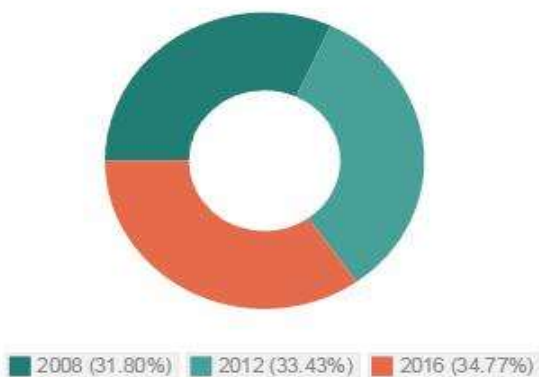

**2016
GENERAL ELECTION
POST-ELECTION
REPORT**

VOTING STATS

VOTER REGISTRATION

Total Number of Active Voters as of December 22, 2016 : 99,188

REGISTRATION GROWTH

VOTING STATS

VOTER TURNOUT

TURNOUT BY AGE

TURNOUT BY SEX

TURNOUT BY YEAR

TURNOUT BY PARTY

VOTING STATS

VSPC'S USED BY VOTERS

MAIL VS. VSPC VOTING

PUEBLO COUNTY TRANSACTION BY VSPC/BY DAY

TOTAL: 4, 362

	24-Oct	25-Oct	26-Oct	27-Oct	28-Oct	29-Oct	31-Oct	1-Nov	2-Nov	3-Nov	4-Nov	5-Nov	7-Nov	8-Nov
Transaction Per VSPC	34	28	42	30	50	24	62	70	79	125	184	171	595	2868
Update Per VSPC	20	14	16	36	48	6	54	50	50	71	87	73	270	1027
New Per VSPC	5	7	8	16	23	4	26	15	15	29	35	25	99	312