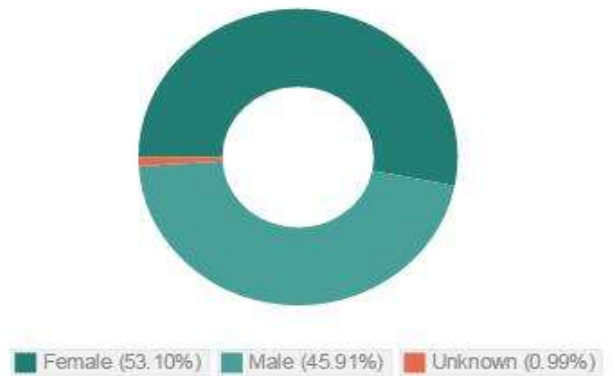

**2016
GENERAL ELECTION
POST-ELECTION
REPORT**

VOTING STATS

VOTER REGISTRATION

Total Number of Active Voters as of December 22, 2016 : 99,188

REGISTRATION GROWTH

VOTING STATS

VOTER TURNOUT

TURNOUT BY AGE

TURNOUT BY SEX

TURNOUT BY YEAR

TURNOUT BY PARTY

VOTING STATS

VSPC'S USED BY VOTERS

MAIL VS. VSPC VOTING

PUEBLO COUNTY TRANSACTION BY VSPC/BY DAY

TOTAL: 4, 362

f 793 people reached

34 Posts

560 Likes

45
Number
of Tweets