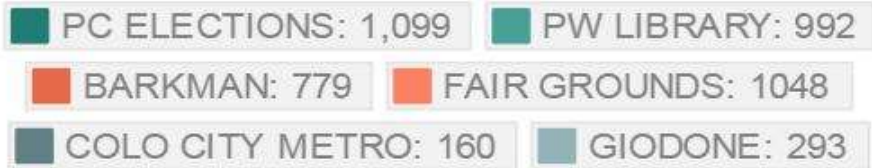

TURNOUT BY SEX

TURNOUT BY YEAR

TURNOUT BY PARTY

VOTING STATS

VSPC'S USED BY VOTERS

MAIL VS. VSPC VOTING

PUEBLO COUNTY TRANSACTION BY VSPC/BY DAY

TOTAL: 4, 362

	24-Oct	25-Oct	26-Oct	27-Oct	28-Oct	29-Oct	31-Oct	1-Nov	2-Nov	3-Nov	4-Nov	5-Nov	7-Nov	8-Nov
Transaction Per VSPC	34	28	42	30	50	24	62	70	79	125	184	171	595	2868
Update Per VSPC	20	14	16	36	48	6	54	50	50	71	87	73	270	1027
New Per VSPC	5	7	8	16	23	4	26	15	15	29	35	25	99	312