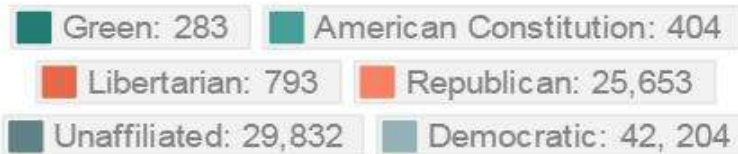

**2016
GENERAL ELECTION
POST-ELECTION
REPORT**

VOTING STATS

VOTER REGISTRATION

Total Number of Active Voters as of December 22, 2016 : 99,188

REGISTRATION GROWTH

VOTING STATS

VOTER TURNOUT

TURNOUT BY AGE

TURNOUT BY SEX

TURNOUT BY YEAR

TURNOUT BY PARTY

VOTING STATS

VSPC'S USED BY VOTERS

MAIL VS. VSPC VOTING

PUEBLO COUNTY TRANSACTION BY VSPC/BY DAY

TOTAL: 4, 362

	24-Oct	25-Oct	26-Oct	27-Oct	28-Oct	29-Oct	31-Oct	1-Nov	2-Nov	3-Nov	4-Nov	5-Nov	7-Nov	8-Nov
Transaction Per VSPC	34	28	42	30	50	24	62	70	79	125	184	171	595	2868
Update Per VSPC	20	14	16	36	48	6	54	50	50	71	87	73	270	1027
New Per VSPC	5	7	8	16	23	4	26	15	15	29	35	25	99	312